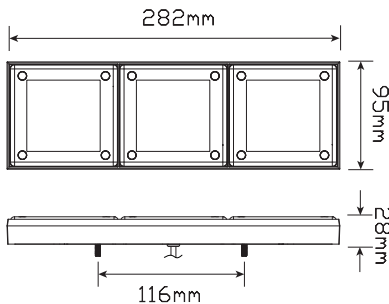

led
autolamps

Now in Stock
July 2021

**280 Tinted Series
Rear Combination Lamps**

Part No. 280TARWM - Single Blister

- Tinted Monochrome Lens
- ECE Road Approved
- Voltage Range 12-24 Volt
- Includes Reflex Reflector
- IP67 Water & Dust Proof
- 5 Year Warranty

List Price
\$142.15+gst

Specifications

Part No	280TARWM
List	\$142.15
Barcode	9335962108077
Package	Single Blister
Function	Stop/Tail/Indicator/Reverse
Approvals	ECE Approved
LEDs	36
Voltage	12-24 Multivolt
Warranty	5 Year Warranty
Cable	1200cm
Lens	PMMA
Base	ABS